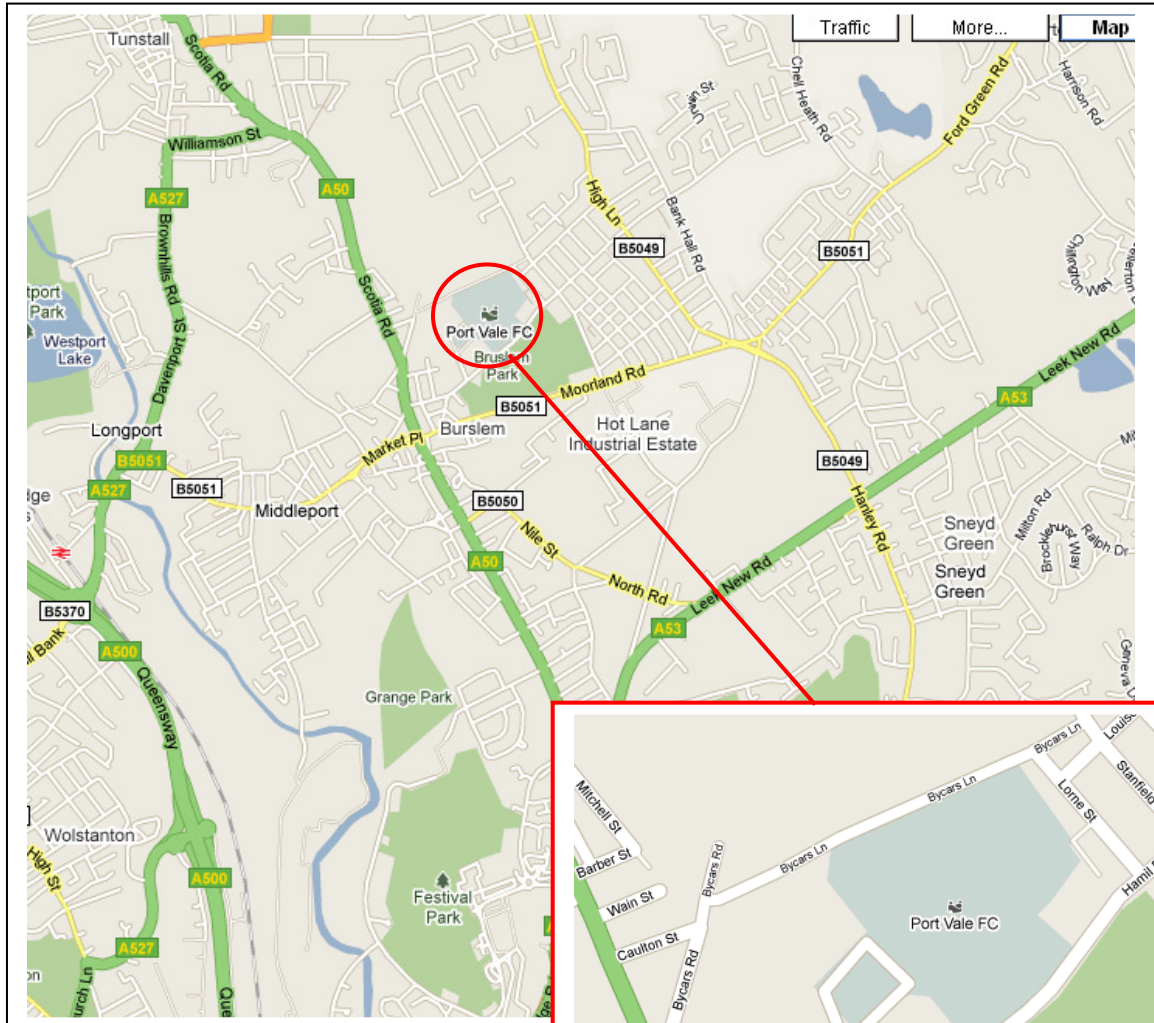

Port Vale Football Club

Vale Park
Hamil Road
Burslem
ST6 1AW

Burslem

Please enter grounds at entrance **D**

Follow road around to the car park in front of the main reception

A member of the Road Safety Team will meet you in reception