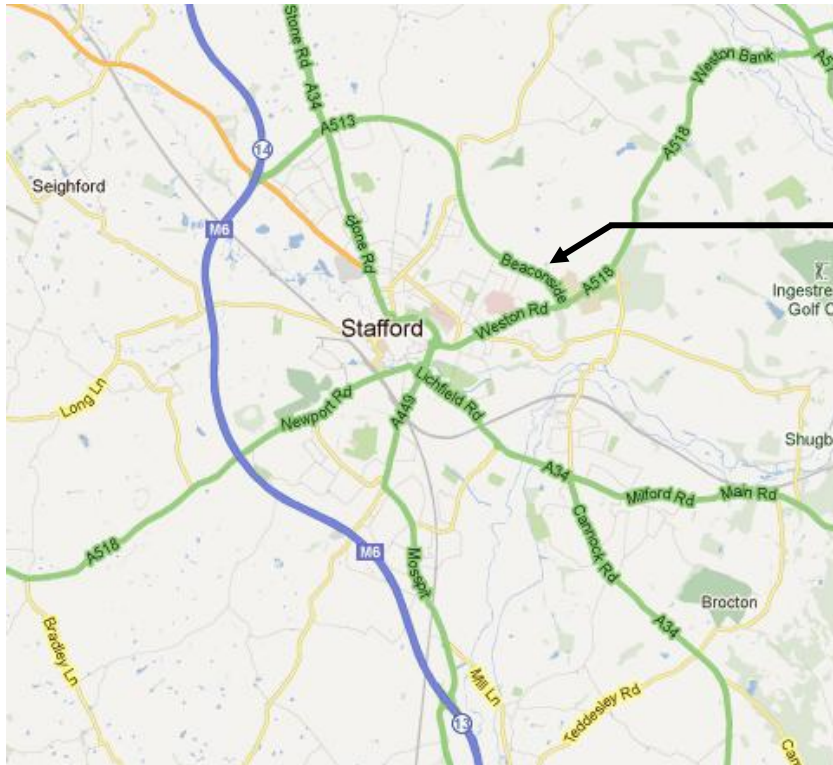

# Business Innovation Centre

Staffordshire Technology Park  
Beaconside  
Stafford  
ST18 0AR