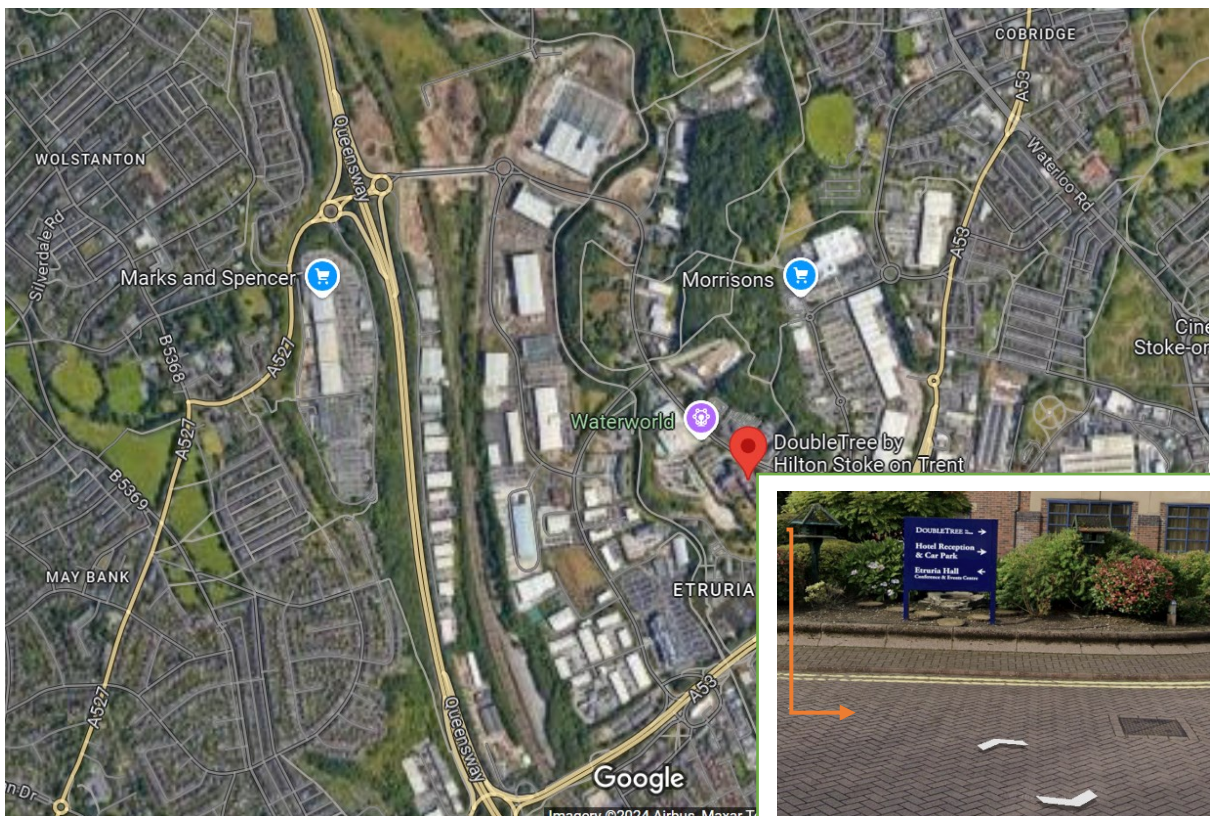

DoubleTree by Hilton Stoke on Trent

Etruria Hall, Festival Way

Stoke-on-Trent

ST1 5BQ

We're near the intersection of A53 and A500, and close to attractions as well as businesses. Festival Retail Park, Stoke Ski Centre, and Water world are within a quarter mile of the hotel.

As you enter the Hotel grounds, you will see a signage in front of you in dark blue -please turn right towards the Hotel Reception & Car Park. You will then have to input your car registration number into the iPad at the Reception desk to avoid any parking payment.